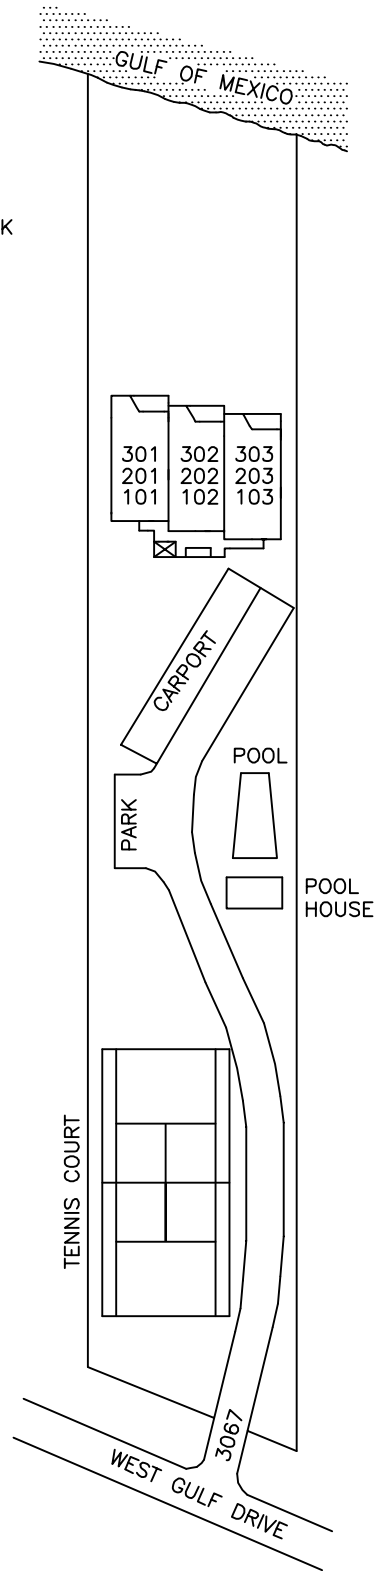

TYPICAL UNIT (CENTER)

APPROX. SQ. FT.	
LIVING AREA	1267
NON-LIVING AREA	+120
TOTAL	1387

Approximate Scale: 1" = 12'

SITE PLAN

NO SCALE

(9 Units)

SAYANA OF SANIBEL-114