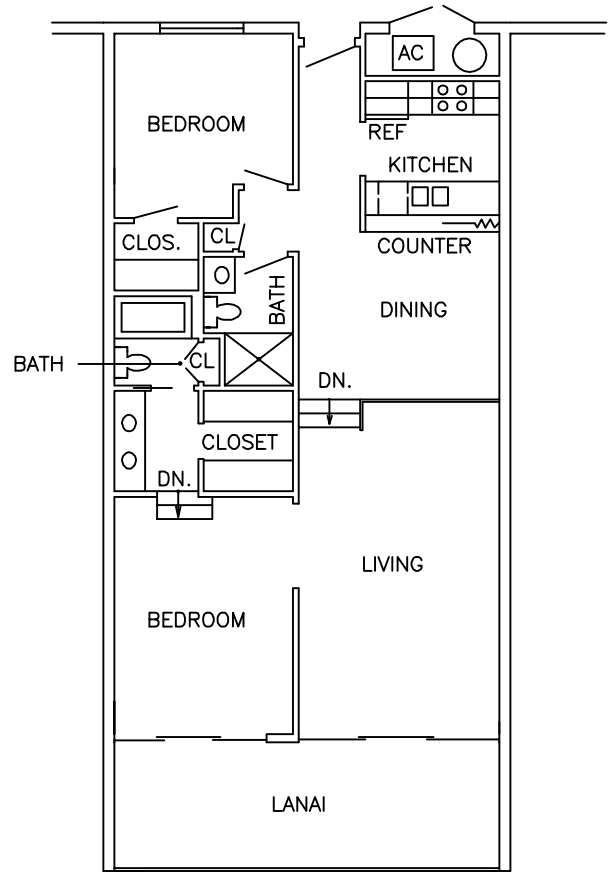

UNIT A

APPROX. SQ. FT.	
LIVING AREA	1200
NON-LIVING AREA	+200
<b>TOTAL</b>	<b>1400</b>

UNIT B

APPROX. SQ. FT.	
LIVING AREA	1100
NON-LIVING AREA	+200
<b>TOTAL</b>	<b>1300</b>

0' 3' 6' 12'  
Approximate Scale: 1" = 12'

SITE PLAN  
NO SCALE

(62 Units)  
SANIBEL SIESTA-110