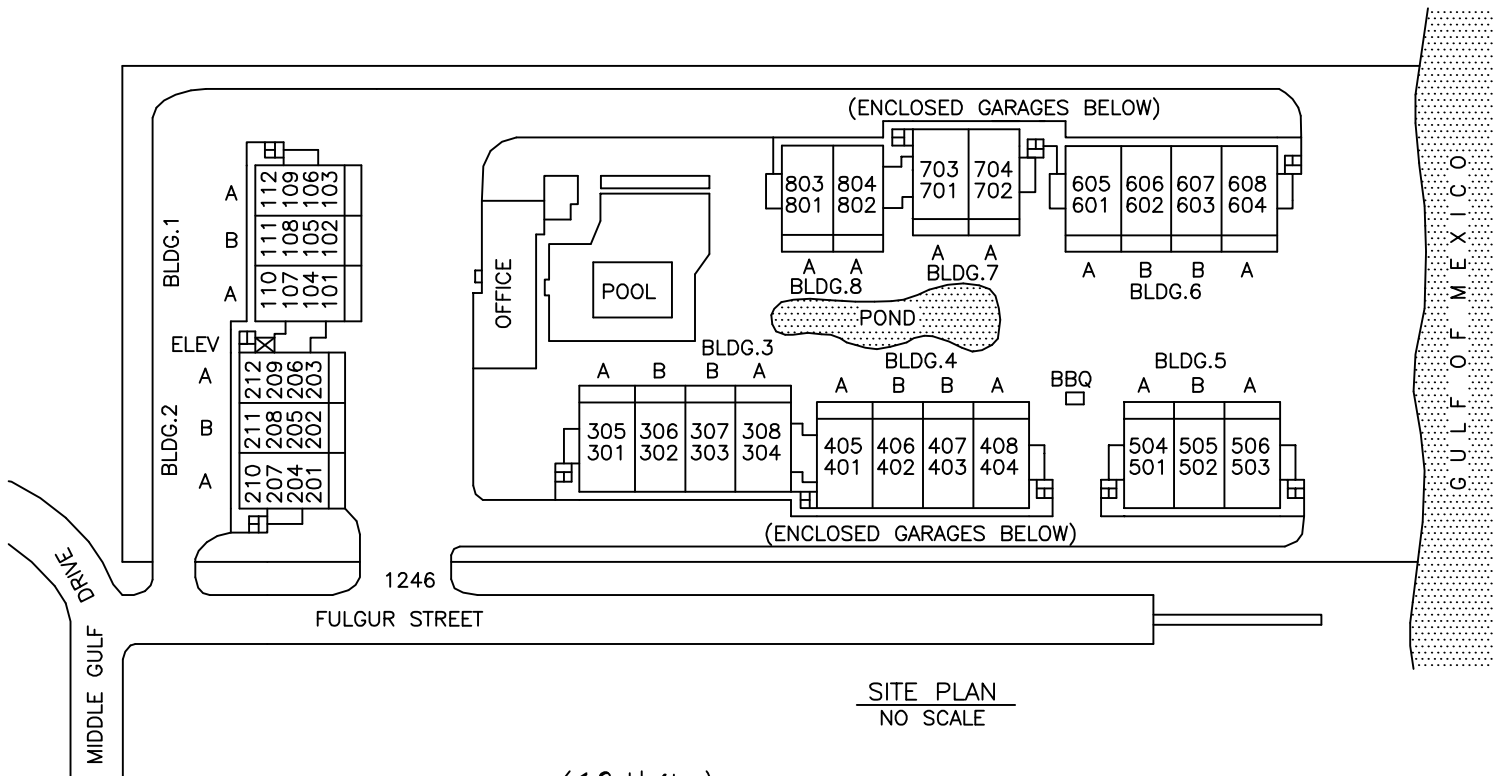

UNIT A

APPROX. SQ. FT.	
LIVING AREA	1200
NON-LIVING AREA	+200
<b>TOTAL</b>	<b>1400</b>

UNIT B

APPROX. SQ. FT.	
LIVING AREA	1100
NON-LIVING AREA	+200
<b>TOTAL</b>	<b>1300</b>

0' 3' 6' 12'  
Approximate Scale: 1" = 12'

SITE PLAN  
NO SCALE

(62 Units)  
SANIBEL SIESTA-110