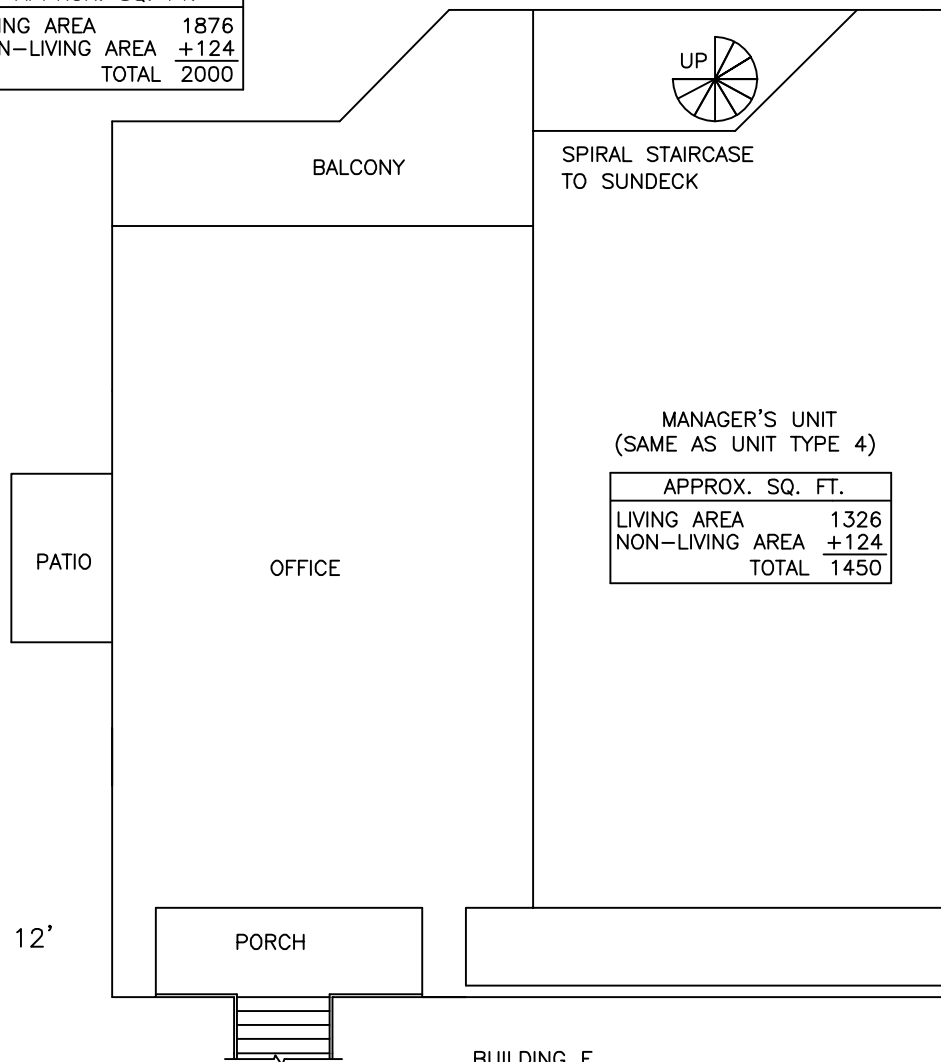

UNIT 8

APPROX. SQ. FT.	
LIVING AREA	1876
NON-LIVING AREA	+124
TOTAL	2000

0' 3' 6' 12'

Approximate Scale: 1" = 12'

BUILDING F

(141 Units)
 POINTE SANTO de SANIBEL-080