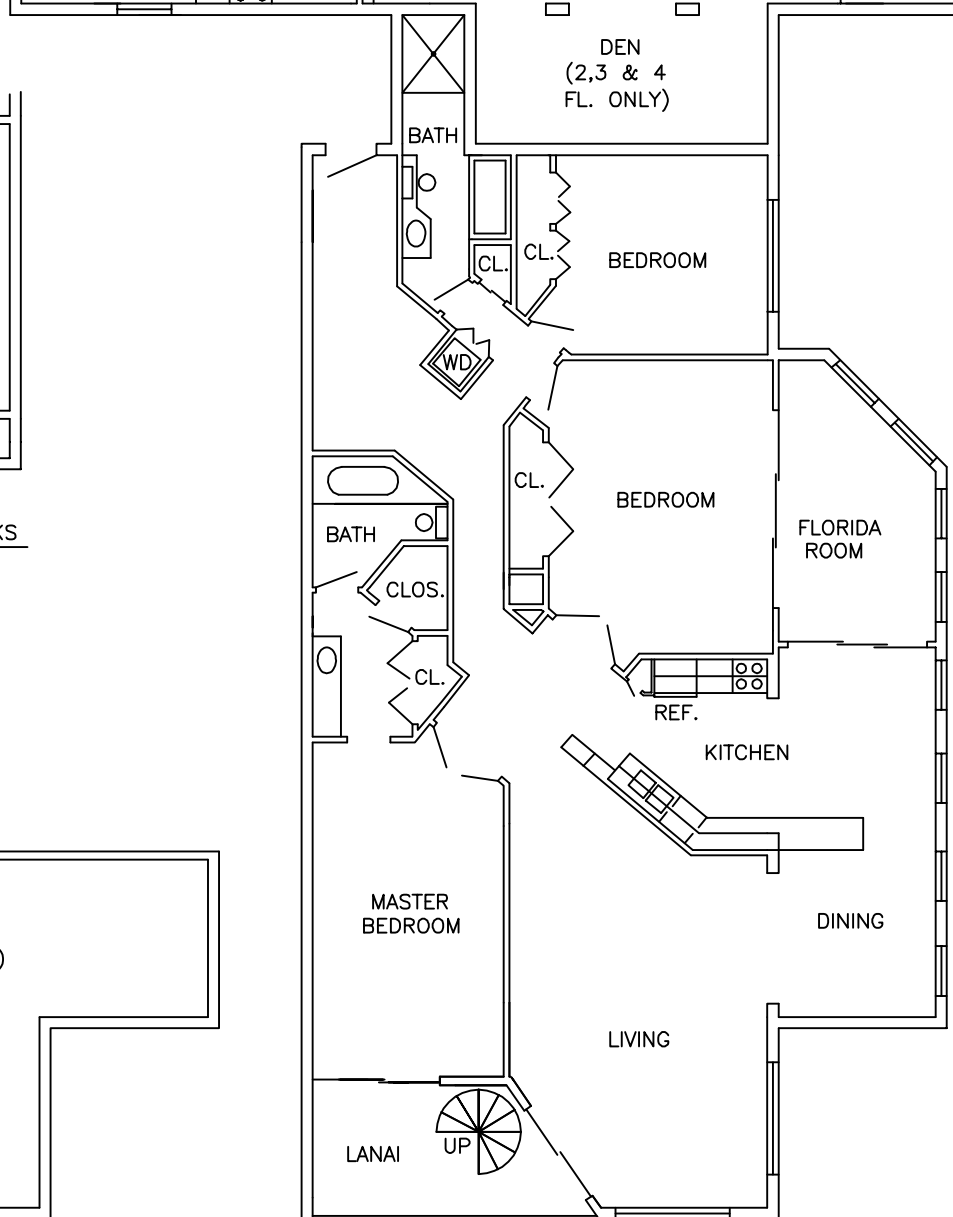

UNIT 7

APPROX. SQ. FT.	
LIVING AREA	1466
NON-LIVING AREA	+124
TOTAL	1590

ROOF PLAN SHOWING SUNDECKS

ROOF PLAN SHOWING SUNDECKS

UNIT 6

APPROX. SQ. FT.	
LIVING AREA	2046
NON-LIVING AREA	+124
TOTAL	2170

0' 3' 6' 12'
 Approximate Scale: 1" = 12'