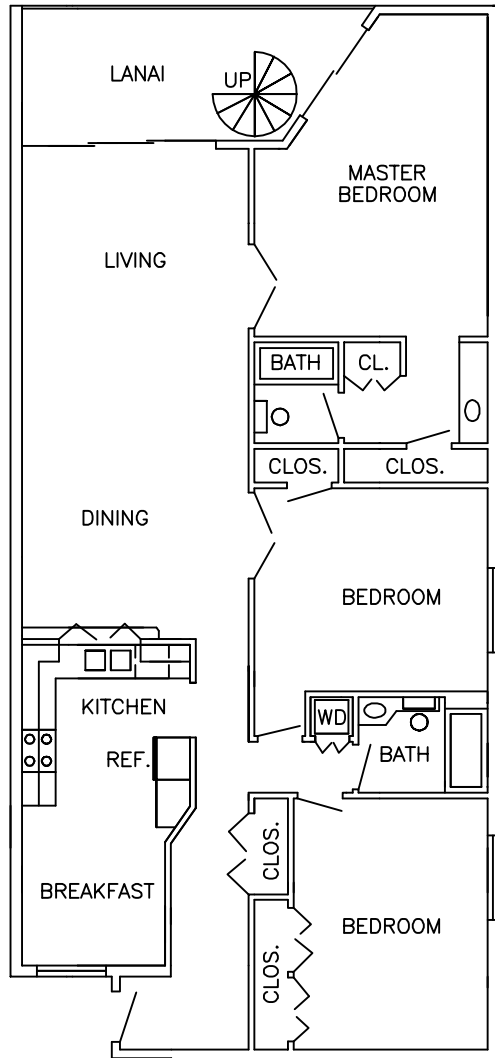

ROOF PLAN SHOWING SUNDECKS

UNIT 4

APPROX. SQ. FT.	
LIVING AREA	1326
NON-LIVING AREA	+124
TOTAL	1450

UNIT 5

APPROX. SQ. FT.	
LIVING AREA	1440
NON-LIVING AREA	+124
TOTAL	1564

Approximate Scale: 1" = 12'

(141 Units)
 POINTE SANTO de SANIBEL-078