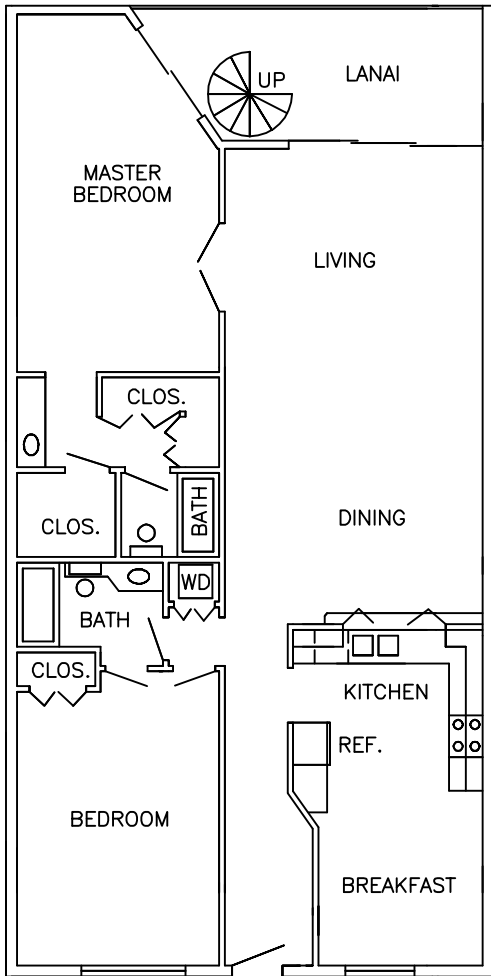

ROOF PLAN SHOWING SUNDECKS

UNIT 4

APPROX. SQ. FT.	
LIVING AREA	1326
NON-LIVING AREA	+124
TOTAL	1450

UNIT 5

APPROX. SQ. FT.	
LIVING AREA	1440
NON-LIVING AREA	+124
TOTAL	1564

Approximate Scale: 1" = 12'

(141 Units)
 POINTE SANTO de SANIBEL-078