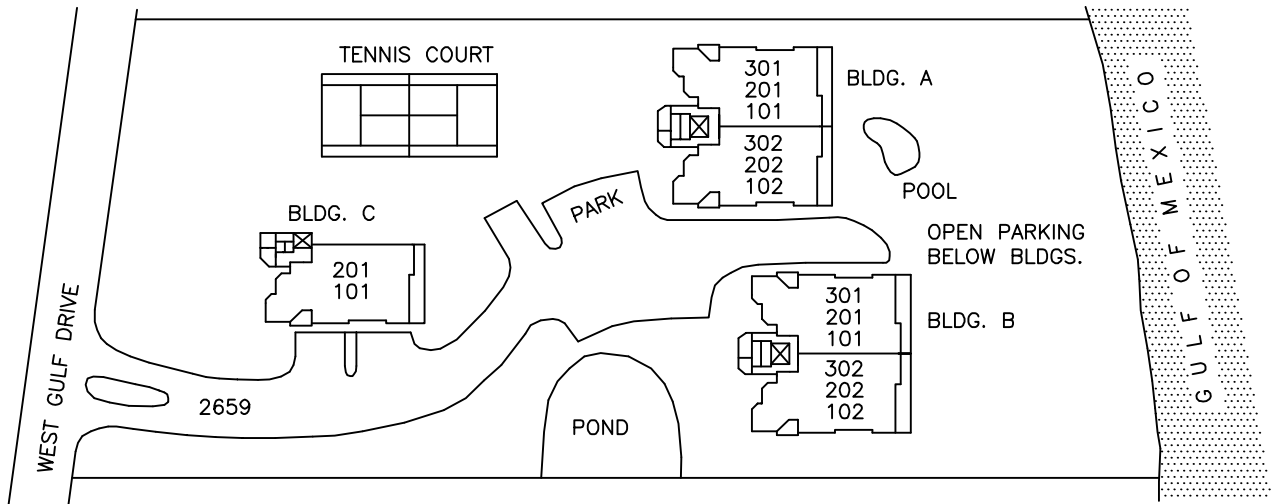

BLDG. C - TYPICAL UNIT

APPROX. SQ. FT.	
LIVING AREA	2200
NON-LIVING AREA	+400
TOTAL	2600

Approximate Scale: 1" = 12'

SITE PLAN
NO SCALE

(14 Units)
HIGH TIDE-041