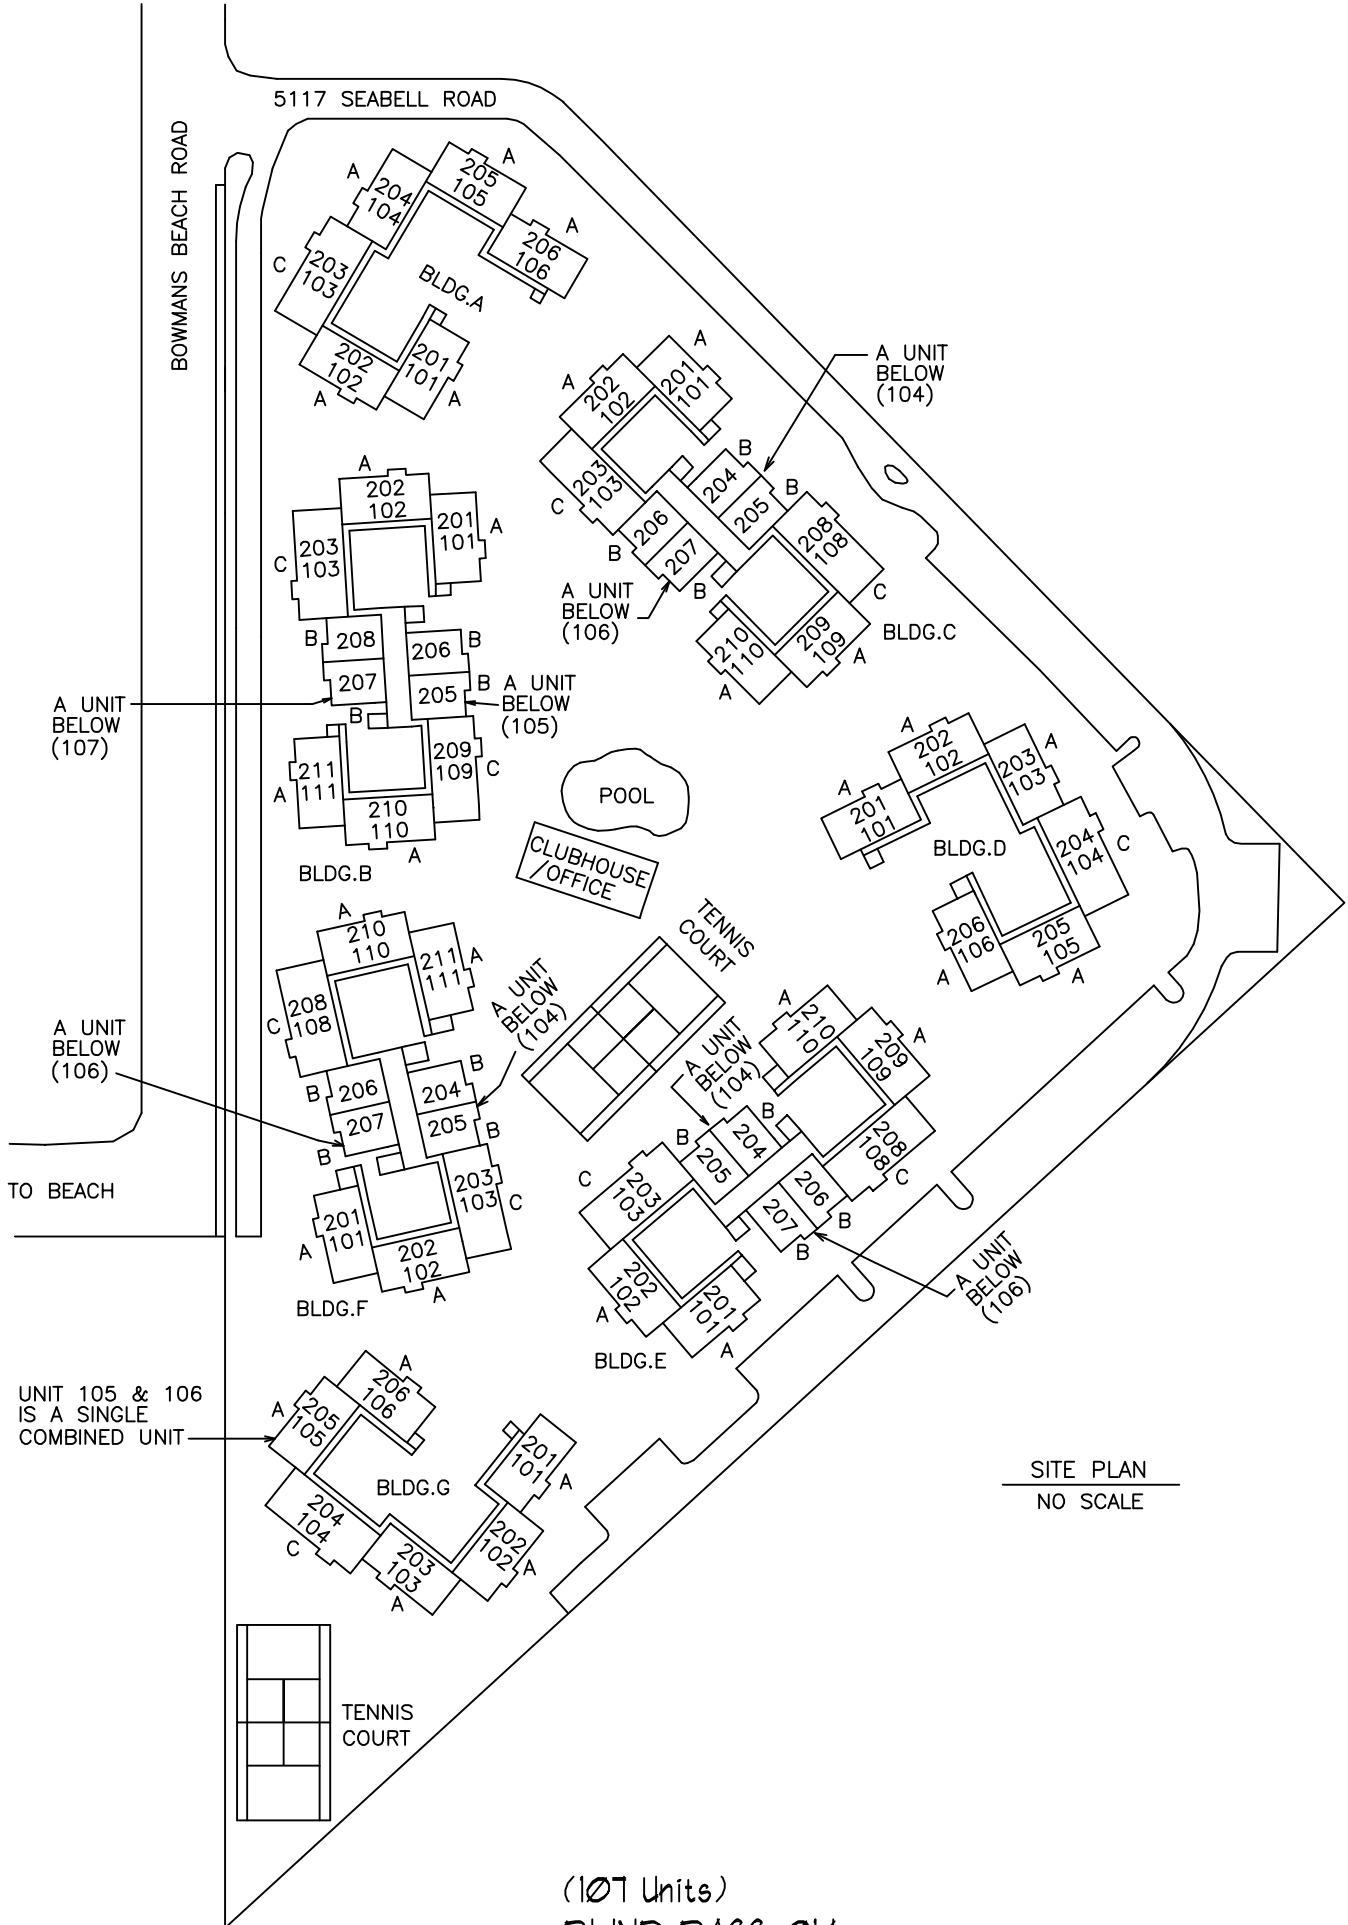

TO SAN.-CAP. ROAD

5117 SEABELL ROAD

BOWMANS BEACH ROAD

SITE PLAN
NO SCALE

(107 Units)
BLIND PASS-014