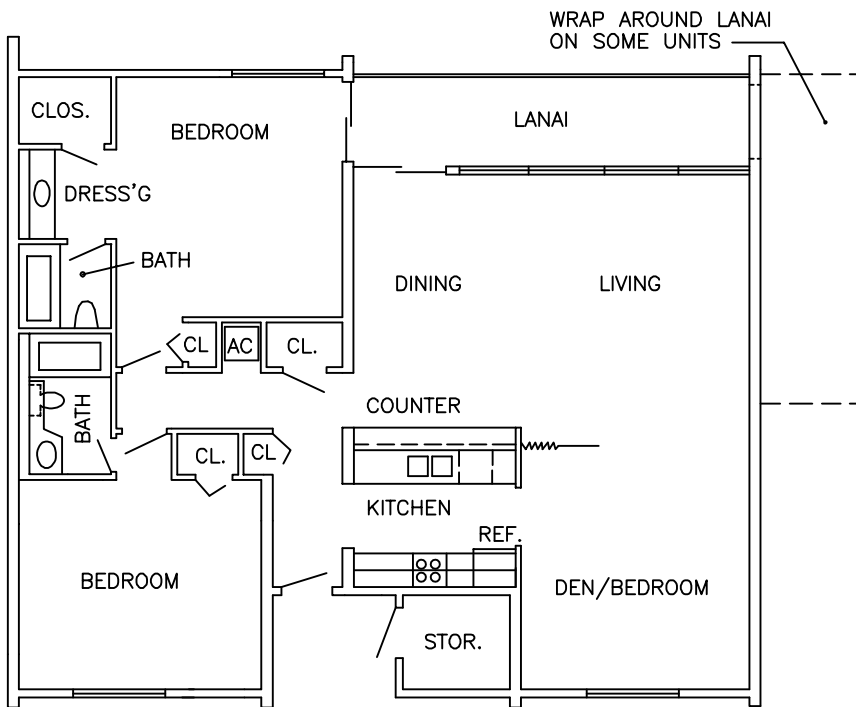

C DELUXE SUITE

APPROX. SQ. FT.	
LIVING AREA	1208
NON-LIVING AREA	+150
TOTAL	1358

E EXECUTIVE SUITE

APPROX. SQ. FT.	
LIVING AREA	483
NON-LIVING AREA	+120
TOTAL	603

D DELUXE SUITE

APPROX. SQ. FT.	
LIVING AREA	1416
NON-LIVING AREA	+170
TOTAL	1586

0' 3' 6' 12'
Approximate Scale: 1" = 12'