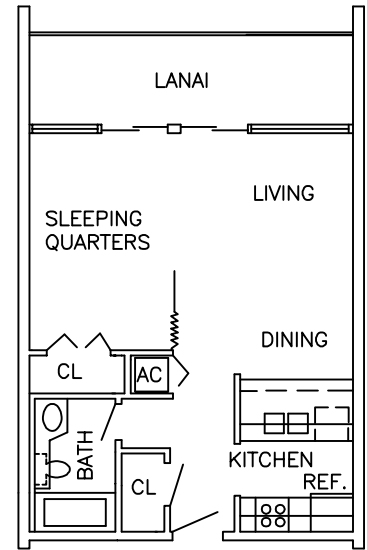

C DELUXE SUITE

APPROX. SQ. FT.	
LIVING AREA	1208
NON-LIVING AREA	+150
TOTAL	1358

E EXECUTIVE SUITE

APPROX. SQ. FT.	
LIVING AREA	483
NON-LIVING AREA	+120
TOTAL	603

D DELUXE SUITE

APPROX. SQ. FT.	
LIVING AREA	1416
NON-LIVING AREA	+170
TOTAL	1586

0' 3' 6' 12'
Approximate Scale: 1" = 12'